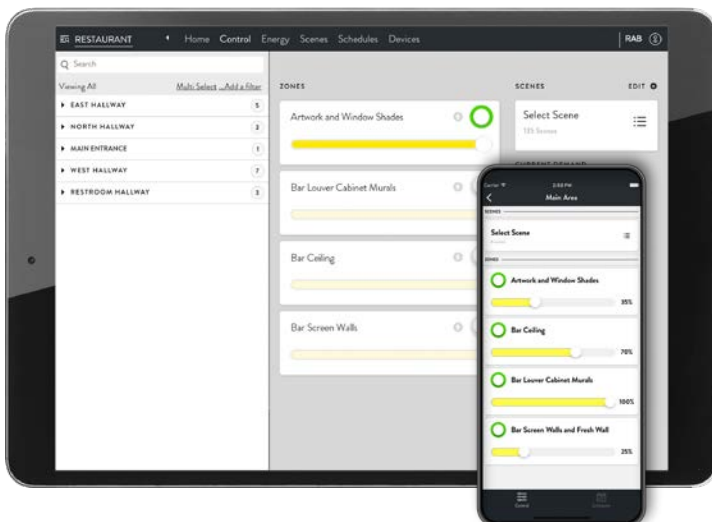

RAB

Smart Lamps

that benefit your health,
that promote better sleep,
that mimic natural sunlight.

Get smart.

Looking for an easy way to get into smart lighting? This is it! A small investment of both money and time, with a simple, wireless remote-commissioned Lightcloud Gateway. It's plug and play at its best.

Control in the palm of your hand.

All RAB smart lamps are easily managed with our Lightcloud mobile app. Schedule lights, dim them, or create your own scenes...in groups, or by the individual lamp!

POWERED BY
LIGHTCLOUD

ON/OFF
SWITCHING

DIMMING

CREATE GROUPS
OR ZONES

SET
SCHEDULES

SET
SCENES

CHANGE COLOR
TEMPERATURE

CONTROL WITH
MOBILE APP

ENERGY
MONITORING