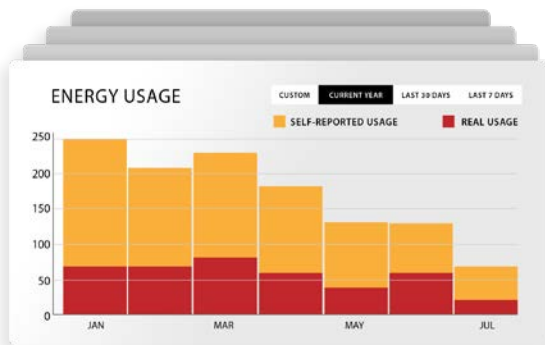

Monitor your energy savings.

The Lightcloud app also lets you monitor energy usage, so that you can actually see how much energy (and money) you are saving by using your smart lamps.

Natural Spectrum Technology

Low blue LED's deliver a spectrum of light similar to that of Natural Sunlight. They beautifully render colors with greater than 95+ CRI and an R9 value greater than 90. In addition these LED's don't suppress melatonin creation, which aids in promoting better sleep wake cycles.