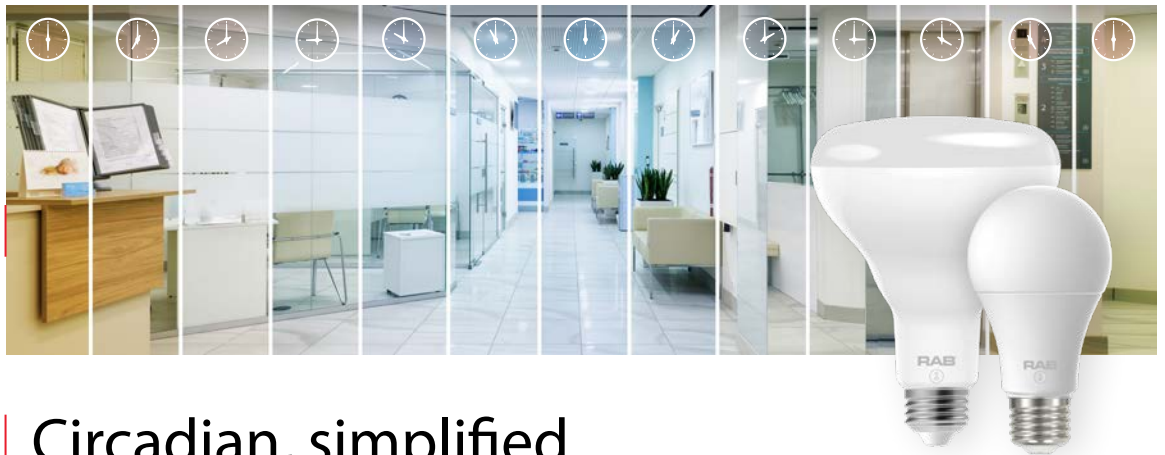

Circadian, simplified.

A19/BR30 lamps also include SmartShift™ technology—tunable white light that automatically adjusts the color and intensity of indoor lights throughout the day, syncing your body with the natural cycles of daylight. Cool, energizing light at the start of an active day shifts to a soft, warm hue in the evening that helps you relax.