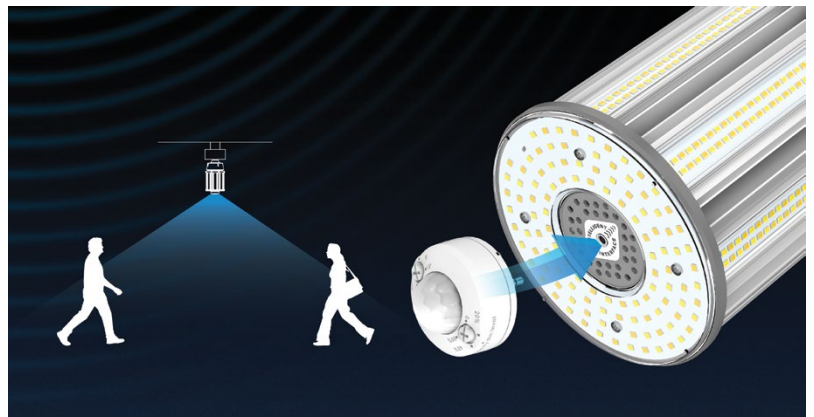

Smart and selectable HID replacements.

Selectable wattage and CCT provide unmatched flexibility.

Less inventory, less guessing.
1 Field-adjustable lamp does the work of 9.

Power Selector.

Selectable wattage allows you to toggle between three different lumen outputs. Adjusting illumination can allow for installation flexibility, and gives you the option to maximize energy savings or light output.

Tunable White.

Field-adjustable CCT offers three color temperatures to choose from, giving you the flexibility and control you need in the field both during and after installation.

The power of detection.

The tops of these lamps have an AUX port for integrating individual, lamp-level sensor controls. RAB offers both MW (microwave) and PIR (passive infrared) sensors for use with post top LED lamps.

BALLAST
BYPASS

*Model 120W can only be used for vertical (base up/base down) applications.

Small but mighty.

RAB blends design and reliability in compact form factors in order to ensure they will fit and perform in many applications.