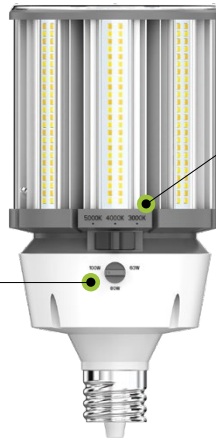

Smart and selectable HID replacements.

Selectable wattage and CCT provide unmatched flexibility.

Less inventory, less guessing.
1 Field-adjustable lamp does the work of 9.

Power Selector.

Selectable wattage allows you to toggle between three different lumen outputs. Adjusting illumination can allow for installation flexibility, and gives you the option to maximize energy savings or light output.

Tunable White.

Field-adjustable CCT offers three color temperatures to choose from, giving you the flexibility and control you need in the field both during and after installation.

The power of detection.

The tops of these lamps have an AUX port for integrating individual, lamp-level sensor controls. RAB offers both MW (microwave) and PIR (passive infrared) sensors for use with post top LED lamps.

BALLAST
BYPASS

*Model 120W can only be used for vertical (base up/base down) applications.

Small but mighty.

RAB blends design and reliability in compact form factors in order to ensure they will fit and perform in many applications.