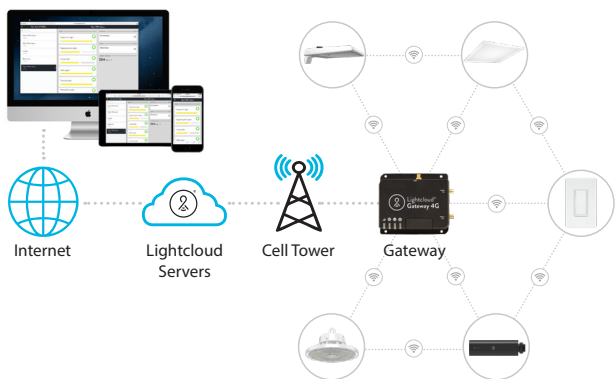

## WIRELESS NETWORK LIGHTING CONTROLS

Lightcloud products offer integrated network lighting control for a truly wireless solution that allows you to manage RAB's various compatible devices. With RAB's patented Rapid Provisioning technology, devices can be quickly and easily commissioned for residential and commercial applications. Each device can communicate with other devices in the mesh network. With two Lightcloud systems to choose from, it's easy to implement controls anywhere.

## Lightcloud®

- Utilizes Bluetooth Mesh, eliminating the need for a Gateway or Hub
- Ideal for applications that need basic wireless control such as ON/OFF, dimming, color tuning, Schedules, and SmartShift
- Download the Lightcloud Blue mobile app for iOS or Android devices
- Add the XDIM/BRIDGE/LCB and LCGATEWAY to adopt premium Lightcloud Enterprise features

### SIMPLE SETUP

- 1 Download the app.**
- 2 Connect product to power.**
- 3 Pair product to app.**
- 4 Enjoy!**

Learn more about [Lightcloud Blue](#). Visit the [Lightcloud Blue Resources](#) page for more information on how to use the system.

## Lightcloud®

- Utilizes a secure cellular and Zigbee mesh network that requires a Gateway or Hub (sold separately)
- Offers premium features like remote commissioning, demand response, BACnet integration, and more
- Download the Lightcloud Enterprise mobile app for iOS or Android devices