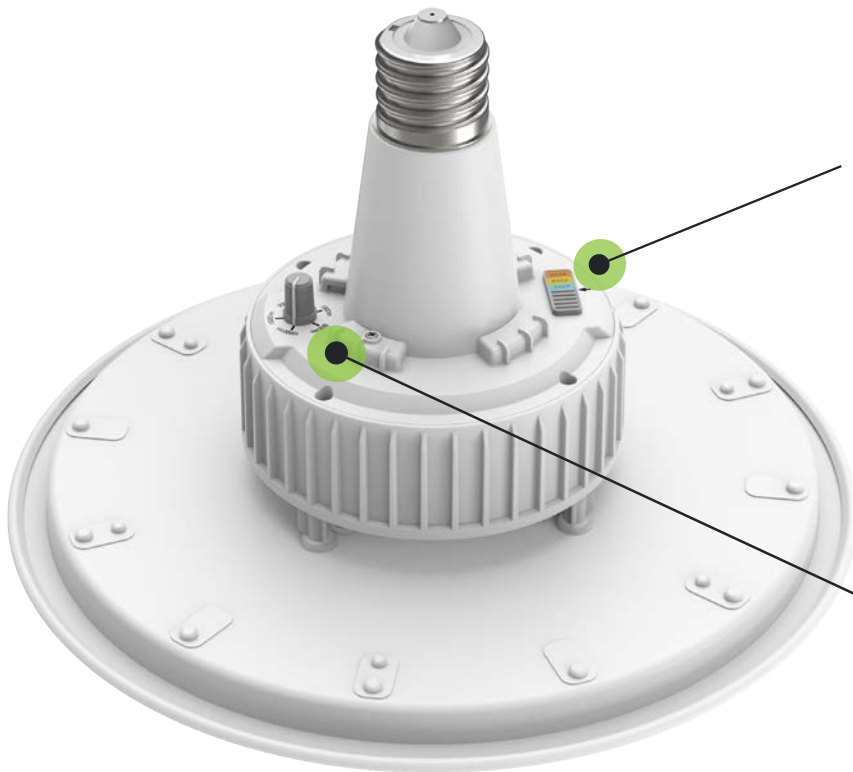

RAB®

More features in the same ultra-economy package.

Our sleek Slim High Bay lamp is now field adjustable!

Tunable White

This Slim high bay lamp is field adjustable and allows you to choose from three color temperatures (3000, 4000 and 5000K) with the flick of a switch, giving you the flexibility to customize various areas with one fixture!

Power Selector

Field-adjustable wattage allows you to select any lumen output between 1500 and 20,000 by using the dial on the back of the lamp.

Replace 400W and 600W metal halide or HPS lamps for high bay applications.

These high bay lamps have an integrated heat sink that dissipates heat quickly without the need for an on-board fan.

50,000 HOUR LED LIFESPAN

5-YEAR, NO-COMPROMISE WARRANTY

RAB's warranty is subject to all terms and conditions found at rablighting.com/warranty

Surge protection.

Includes integral 4kV surge protection right onboard the lamp.

Super high output.

Slim HID Highbays offer up to 20,000 lumens for outstanding light in high-ceiling applications.

Ordering Matrix