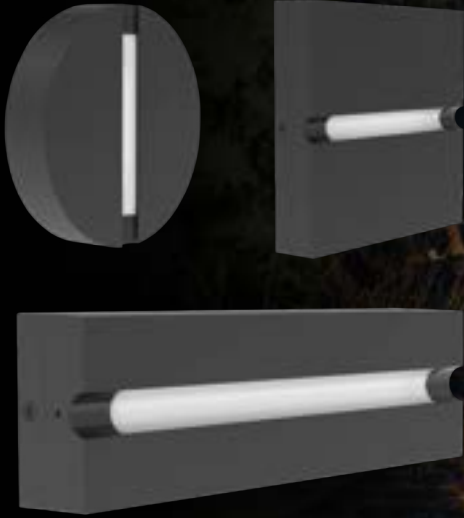

DASH—The sophistication of geometry.

It's all in the lines.

DASH is a unique collection of architectural wall packs that redefines minimalist lighting through pure geometric forms. Each fixture features a clean silhouette in round, square, or rectangular profiles, with a sophisticated linear aperture that creates a dramatic interplay of light and shadow, bringing contemporary elegance to any space.