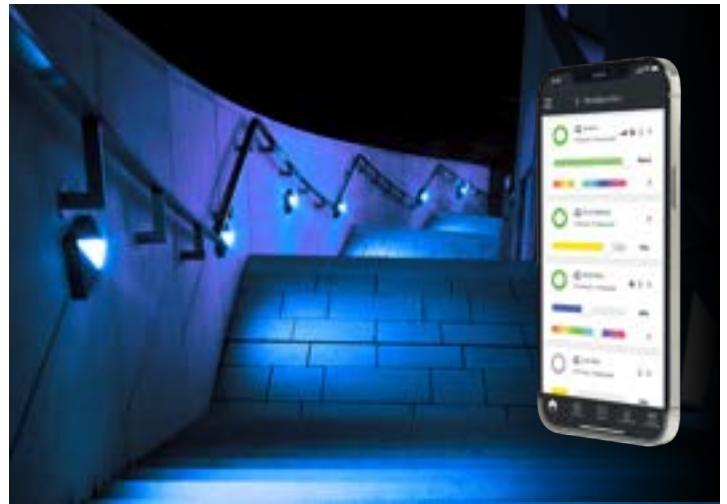

Ordering Matrix

Product Family	Shape	Type	Color Temp.	Finish	Driver	Options
SA	T	WP B	Blank Blank	Blank	Blank	Blank /RGB
-	T TILE	Wall Sconce Bollard	3000K 2200K-4000K* Tunable White	Matte Bronze	120-277V	No Option 16+ million colors

*Applies to RGB models only