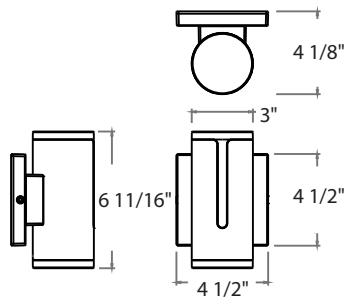

SAGE: SLOT Landscape Lighting

DIMENSIONS

SA-SLWP

Weight: 2.71 lbs
Weight: 3.09 lbs (RGB Model)

SA-SLB

Weight: 4.32 lbs
Weight: 4.41 lbs (RGB Model)

ORDERING MATRIX

SAGE (SLOT)