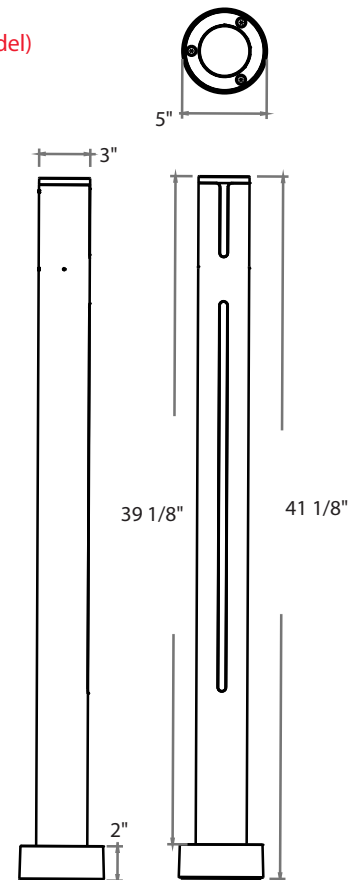

SAGE: SLOT Landscape Lighting

DIMENSIONS

SA-SLWP

Weight: 2.71 lbs
Weight: 3.09 lbs (RGB Model)

SA-SLB

Weight: 4.32 lbs
Weight: 4.41 lbs (RGB Model)

ORDERING MATRIX

SAGE (SLOT)