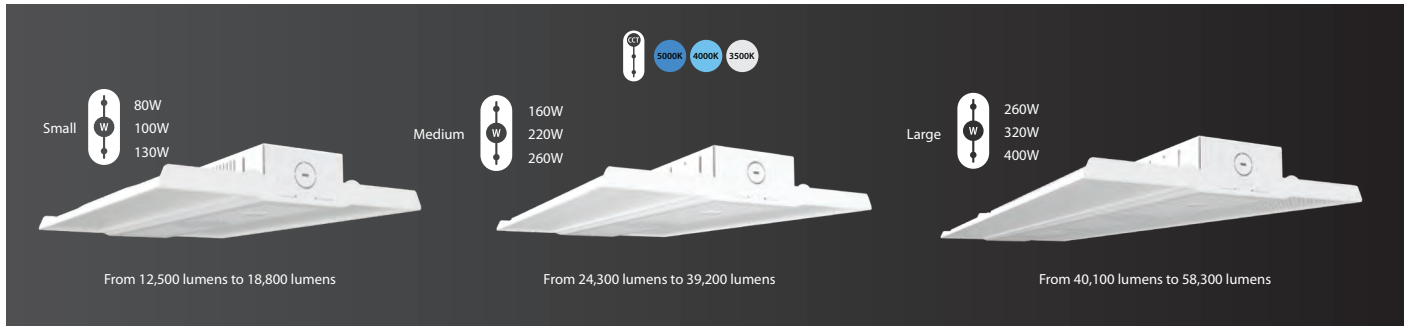

 DLC PREMIUM LISTED

Small, lightweight, and environmentally conscious.

Designed to replace up to 1000W MH and be mounted as high as 60 feet, the RBAY17 family does more with less, hitting the lumen output of much larger high bay fixtures. The RBAY17's size reduction makes for a product that cuts down on materials, consumes less energy to manufacture, and demands less fuel to transport.

Field adjustable for maximized versatility.

RBAY17 is available in three sizes and each model comes with three selectable wattages and color temperatures, allowing you to customize settings onsite for super-flexible installations. All sizes are offered with an optional battery backup.