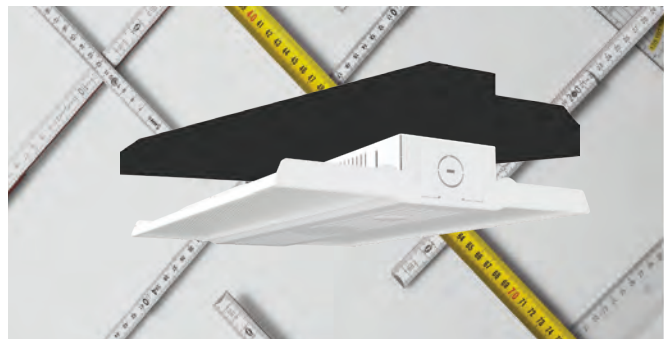

RAB®

RBAY17

Does the work of high bays twice its size.

The field-adjustable RBAY17.

 EMERGENCY BATTERY BACKUP

 5-YEAR, LIMITED WARRANTY*

 100K HOURS

 480V OPTIONAL

 DLC PREMIUM LISTED

Small, lightweight, and environmentally conscious.

Designed to replace up to 1000W MH and be mounted as high as 60 feet, the RBAY17 family does more with less, hitting the lumen output of much larger high bay fixtures. The RBAY17's size reduction makes for a product that cuts down on materials, consumes less energy to manufacture, and demands less fuel to transport.

Field adjustable for maximized versatility.

RBAY17 is available in three sizes and each model comes with three selectable wattages and color temperatures, allowing you to customize settings onsite for super-flexible installations. All sizes are offered with an optional battery backup.