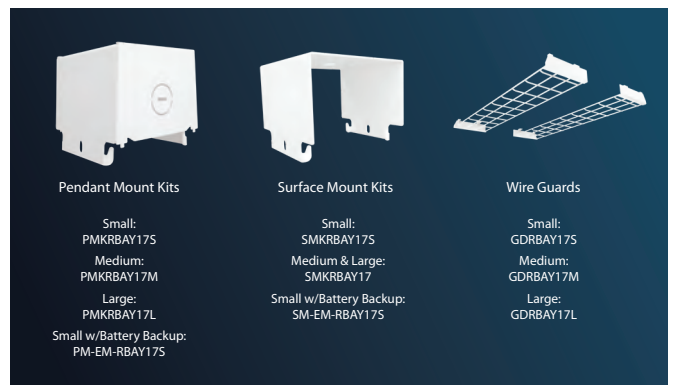

Plenty of accessories.

All RBAY17 models come standard with V-hooks for chain mounting but accessory kits are available for pendant and surface mounting. Wire guards are also offered for an added layer of protection.