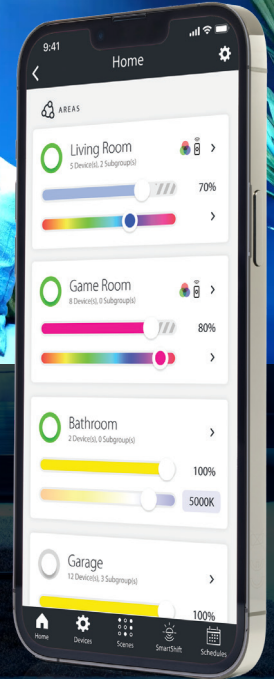

Lightcloud®

Lightcloud Blue Residential Controls

All Lightcloud Blue-enabled products will instantly connect to the systems app via Bluetooth mesh, getting you up and running in minutes. No Gateway or Hub required.

Features

Tunable White: Color temperature that is fully adjustable within the specified range

SmartShift: Circadian lighting adjusts light levels and CCT to match the natural pattern of the sun

Natural Spectrum Technology: Emits less sleep-disturbing blue light, promoting healthier sleep. Also renders colors much more accurately so you can see them as they truly are.

Tunable Color: Select from 16+million colors to customize your space to suit any mood.

RAB®

Lightcloud Blue Accessories

NANO/LCB

Nano

Connect to Amazon Alexa or Google Home for voice control and remote access. Maintain accurate timekeeping for Schedules and SmartShift™