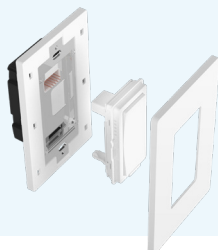

XDIM/LCB

Phase Dimmer

Wirelessly control LED/CFL/INC/HAL/MLV dimmable lights with a single dimmer.