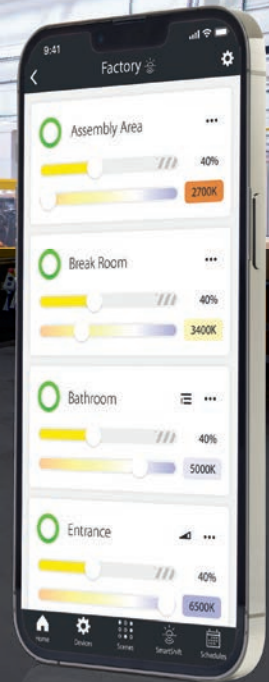

Lightcloud®

Industrial Applications

All Lightcloud Blue-enabled products will instantly connect to the systems app via Bluetooth mesh, getting you up and running in minutes. No Gateway or Hub required.

Features

No Gateway or Hub required: Using Bluetooth Mesh, each device communicates with the others to extend the range further.

Rapid Provisioning: Pair in groups of up to 100 fixtures simultaneously in minutes. Save time and labor.

Wireless Control: Full wireless control for on/off, dimming, and color temperature for tens of thousands of devices

Schedules: Create automations for individual and groups of lights.

Occupancy Sensor: Integrated occupancy sensor for customizable motion control.

Daylight Harvesting: Supports daylight harvesting for indoor and outdoor fixtures with integrated and standalone options.