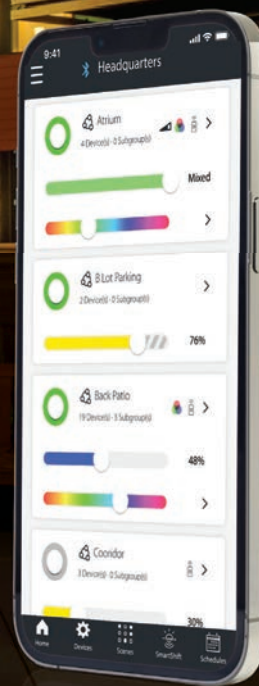

Lightcloud®

Outdoor Applications

All Lightcloud Blue-enabled products will instantly connect to the systems app via Bluetooth mesh, getting you up and running in minutes. No Gateway or Hub required.

Features

No Gateway or Hub required:
Using Bluetooth Mesh, each device communicates with the others to extend the range further.

Rapid Provisioning: Pair in groups of up to 100 fixtures simultaneously in minutes. Save time and labor.

Wireless Control: Full wireless control for on/off, dimming, and color temperature for tens of thousands of devices

Schedules: Create automations for individual and groups of lights.

Occupancy Sensor: Integrated occupancy sensor for customizable motion control.