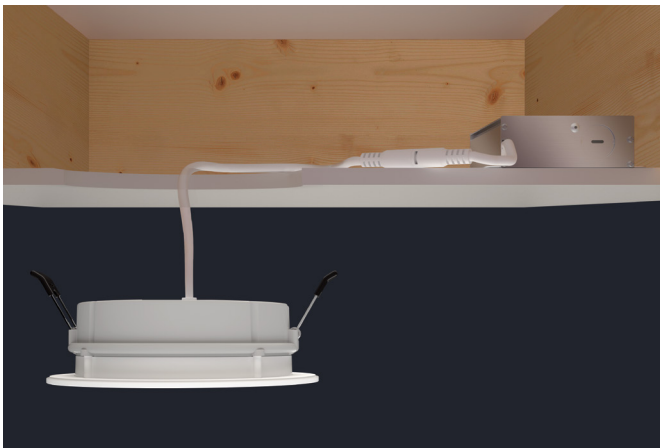

The light you want, where you want it.

CCT-selectable wafers with adjustable gimbals.

- A** Spring-loaded retention tabs
- B** Cast aluminum housing and trim
- C** Pivoting gimbal lens
- D** Powder coat finish
- E** IC rated for direct contact with insulation
- F** Off-board driver

Off-board driving.

Installations are really flexible with an off-board driver that minimizes installation height, maximizes thermal management, and eliminates the need for a recessed housing. A plenum-rated cable connector links the downlight module to the remote driver, and then the module snaps into place with the adjustable, spring-loaded retention tabs. The super-thin design allows for these products to be installed inside shallow plenums.

REMOTE DRIVER

ROMEX CONNECTOR

50,000-HOUR
LED LIFESPAN

5-YEAR, NO COMPROMISE
WARRANTY

RAB's warranty is
subject to all terms
and conditions found at
rablighting.com/warranty

Gimbal models have a 25°
tilt and 360° rotation for
directional lighting control.

Ambient or accent lighting...you choose.

This line of downlights was designed to simplify
the process of installing tailored lighting in
challenging locations. All models use a diffusion
lens to create smooth, uniform light.