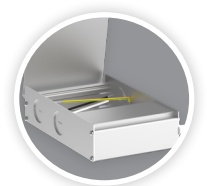

The light you want, where you want it.

CCT-selectable wafers with adjustable gimbals.

- A** Spring-loaded retention tabs
- B** Cast aluminum housing and trim
- C** Pivoting gimbal lens
- D** Powder coat finish
- E** IC rated for direct contact with insulation
- F** Off-board driver

Off-board driving.

Installations are really flexible with an off-board driver that minimizes installation height, maximizes thermal management, and eliminates the need for a recessed housing. A plenum-rated cable connector links the downlight module to the remote driver, and then the module snaps into place with the adjustable, spring-loaded retention tabs. The super-thin design allows for these products to be installed inside shallow plenums.