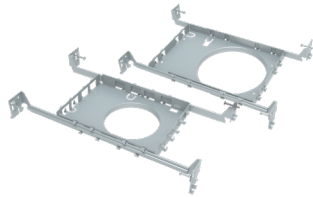

[Mounting Plates](#)