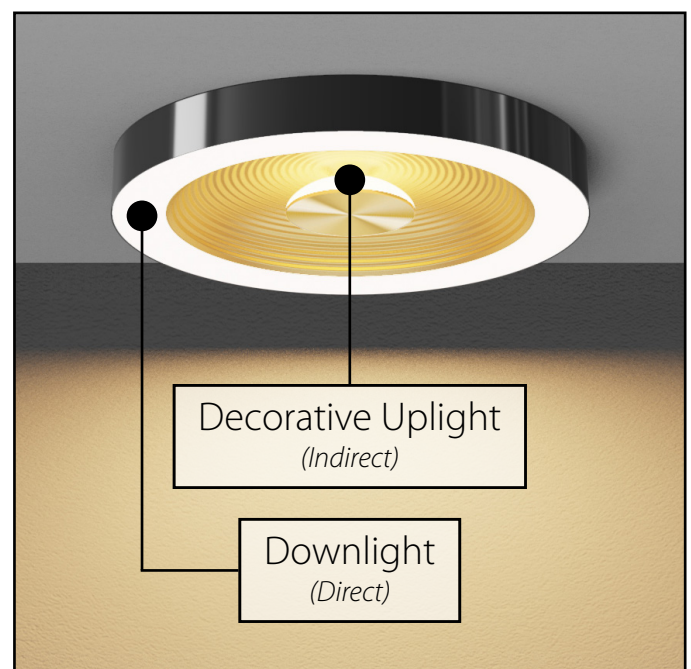

RAB®

AURA

Every room deserves
a radiant center.
The decorative AURA collection.

Light that works as hard as it looks.

The AURA surface mount does double duty with both a main downlight and a soft indirect light that is bounced back up toward the ceiling by a rippled reflector. Five selectable CCTs and three wattage options let you dial a truly atmospheric look.

FEATURE PAGE

50,000-HOUR LED LIFESPAN

120V

TRIAC/ELV DIMMABLE

DAMP RATED

90 CRI

CAN BE USED TO COMPLY WITH TITLE PART 6 JAB HIGH EFFICIENCY LED LIGHT SOURCE REQUIREMENTS

ETL Intertek

5 YEAR LIMITED WARRANTY

5-YEAR, LIMITED WARRANTY

RAB's warranty is subject to all terms and conditions found at rablighting.com/warranty

Versatile by design.

The 16" surface mount can be used flush to the ceiling or suspended with a separate accessory kit, giving you two installation options from one fixture. Available in a White/White/Silver or Black/Gold finish, it fits seamlessly into countless spaces.

Pendants with a sculptural edge.

The AURA pendant line comes in 8" (8W) and 12" (15W) sizes with five striking finish combinations, all with a beautiful, warm 2700K output. And because they are suspended on a cord, height is fully adjustable to suit the space.