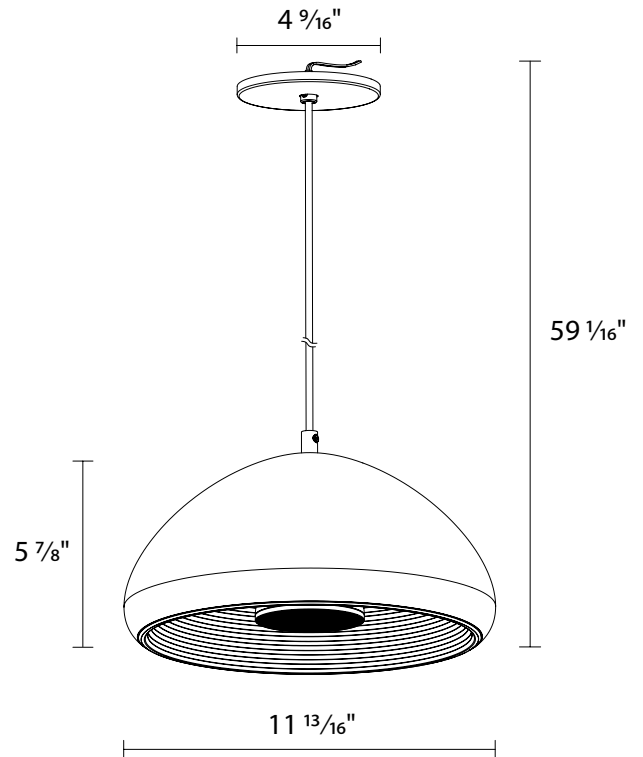

TECHNICAL SPECIFICATIONS

CONSTRUCTION

Product Type

Decorative Pendant Mount

Size

8", 12"

Shape

Round

AURA Decorative Pendant

DIMENSIONS

8" Pendant

Weight: 1.49 lbs

12" Pendant

Weight: 3.38 lbs

AURA Decorative Pendant

ORDERING INFO