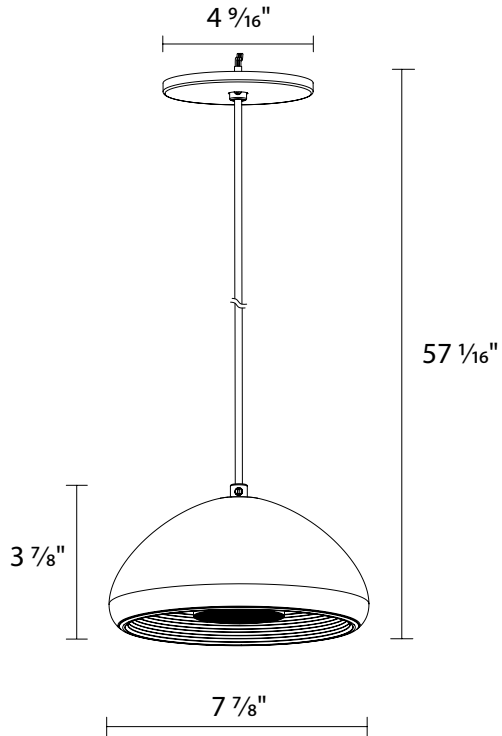

TECHNICAL SPECIFICATIONS

CONSTRUCTION

Product Type

Decorative Pendant Mount

Size

8", 12"

Shape

Round

AURA Decorative Pendant

DIMENSIONS

8" Pendant

Weight: 1.49 lbs

12" Pendant

Weight: 3.38 lbs

AURA Decorative Pendant

ORDERING INFO