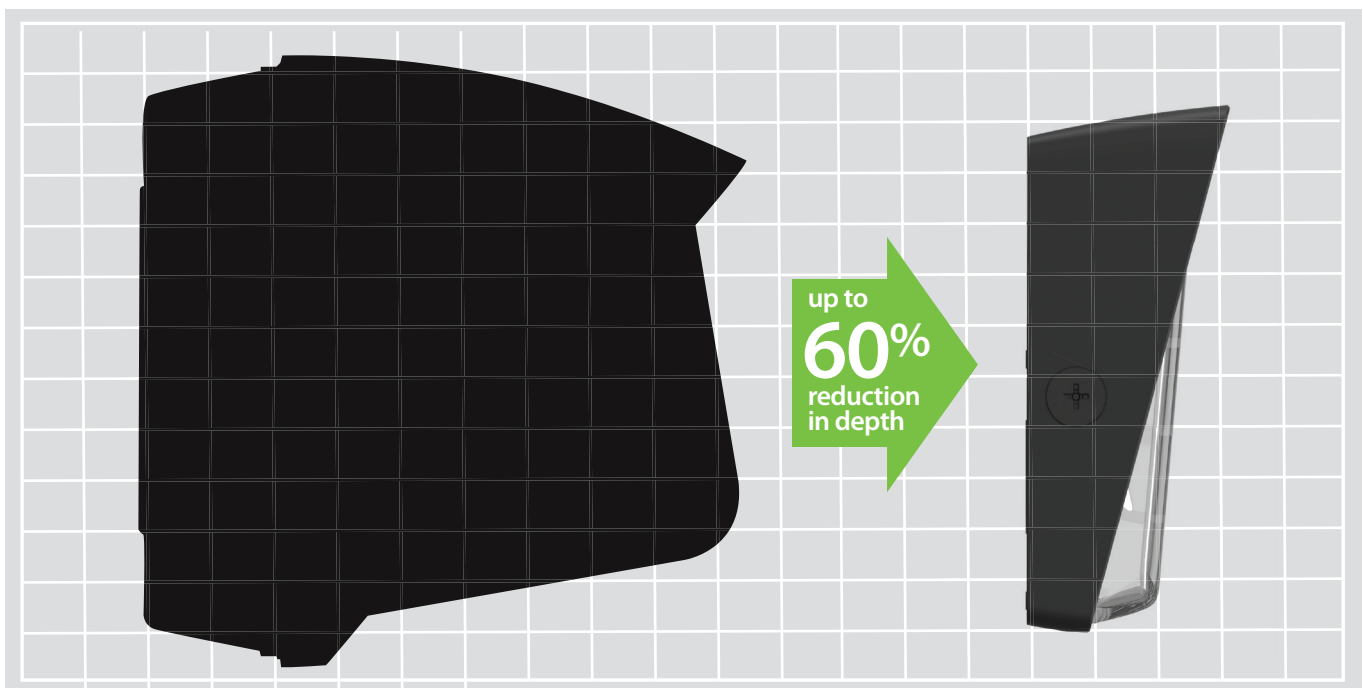

# RAB®

The classic glass-front wall pack...refined.  
W34 — adjustable, sustainable, intelligent design.

## Designed more sustainably.

The W34 is designed to mimic traditional, glass-front wall packs, but with an ultra-low profile that reduces production materials and overall weight.

# A field-adjustable upgrade.

The W34 now comes with 3-way field adjustability that maximizes flexibility on the shelf and in the field. With three selectable wattages, three CCTs, and an integrated on/off photocell, each W34 is 18 fixtures in 1!