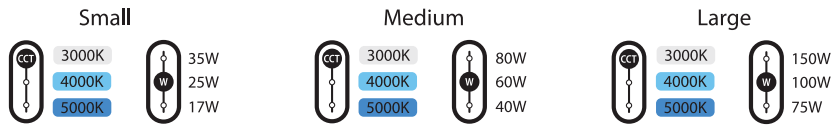

## Designed more sustainably.

The W34 is designed to mimic traditional, glass-front wall packs, but with an ultra-low profile that reduces production materials and overall weight.

# A field-adjustable upgrade.

The W34 now comes with 3-way field adjustability that maximizes flexibility on the shelf and in the field. With three selectable wattages, three CCTs, and an integrated on/off photocell, each W34 is 18 fixtures in 1!