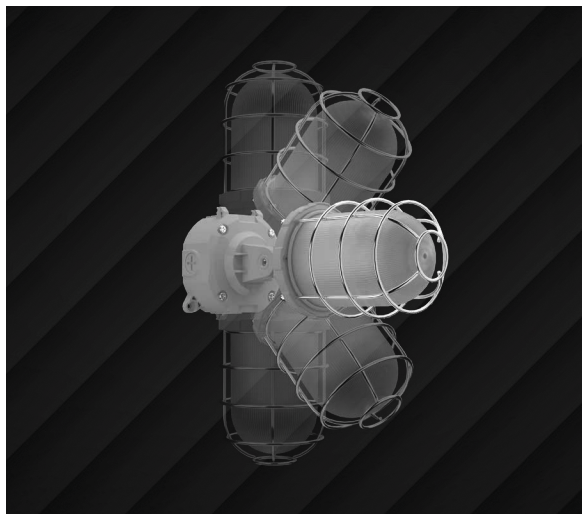

### Triple the flexibility.

Our upgraded vaporproof VX line now offers field-adjustable wattage and CCT, and the ability to choose between downlight or uplight/downlight output—giving you eighteen possible configurations from a single SKU! VX also includes an on/off photocell.

## Mount it your way.

The adaptable design of the VX jelly jar includes three conduit entry points and 180° adjustability (*with a locking mechanism*), which makes it versatile enough for either ceiling or wall mounting. One fixture, unlimited possibilities.

## Built for the elements.

The VX features a polycarbonate housing, a shock-resistant lens, a rugged wire guard, and a rust-resistant finish that makes it perfect for marine environments. Its IP65 rating stands up to harsh conditions and makes it a reliable light source in tunnels, industrial sites\*, subways, and other challenging environments.