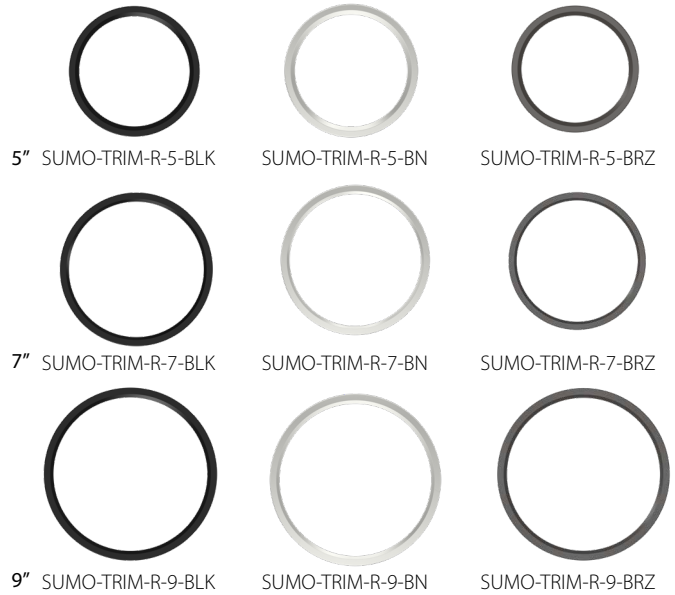

- Sheet metal steel housing with durable plastic trim
- Edge-lit technology and low-glare optics deliver smooth, diffused light
- Driverless design minimizes installation height
- Available in round or square configurations
- Quick-mount aluminum backplate for easy installation
- 5 Selectable color temperatures
- Compliant with NEC Sec. 410.16(A)(1) and 410.16(C)(1) for use in closets

All SUMO models have five field-adjustable color temperatures that maximize versatility with the flick of a switch.

Color Trims.

Ordering Matrix

Family	Shape	Size	Color Temperature	Voltage	Finish
SUMO	-	-	-	-	-
	R S	Round Square	5 7 9	5.5" (10W) 7" (14W) 9" (18W)	Blank Field-Adjustable 2700/3000/3500/4000/5000K
				Blank 120V	Blank White