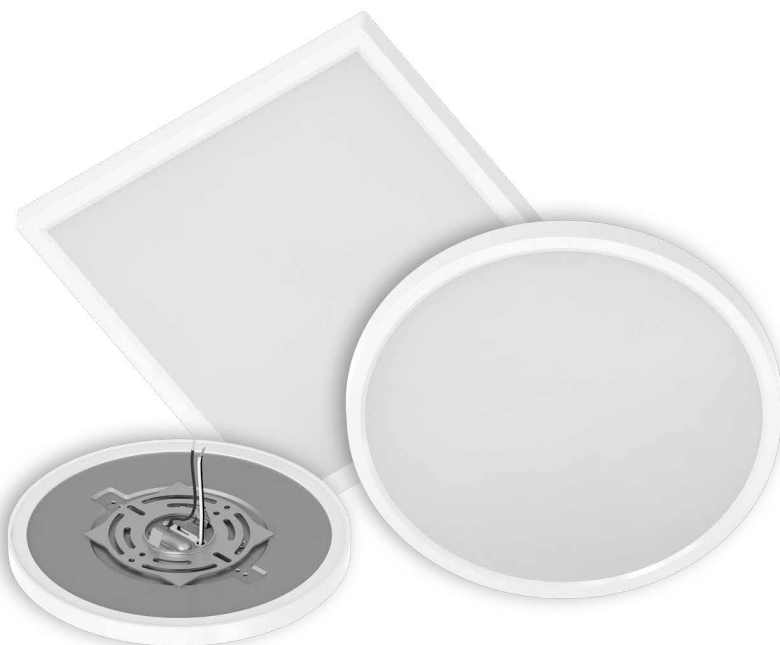

RAB®

SUMO

SUMO now with add-on color trims!

Low-profile surface mounts with selectable CCT.

Versatility is key.

The SUMO offers a sleek, low-profile design that adds a modern look to any space. With two shapes, multiple sizes, and adjustable CCT, they're versatile enough for both residential and commercial applications. Easy to install, they are a flexible, affordable, and stylish option for new construction or retrofit into existing junction boxes or recessed housings.

- Sheet metal steel housing with durable plastic trim
- Edge-lit technology and low-glare optics deliver smooth, diffused light
- Driverless design minimizes installation height
- Available in round or square configurations
- Quick-mount aluminum backplate for easy installation
- 5 Selectable color temperatures
- Compliant with NEC Sec. 410.16(A)(1) and 410.16(C)(1) for use in closets

Accurate color rendering.

Wet Rated

Safe to use in wet locations.

Dimming

TRIAC dimming.

Anti-UV Plastic

Prevents discoloration from prolonged sun exposure.

Tunable white.

All SUMO models have five field-adjustable color temperatures that maximize versatility with the flick of a switch.

Color Trims.

Ordering Matrix

Family	Shape	Size	Color Temperature	Voltage	Finish
SUMO	-	-	-	-	-
	R S	Round Square	5 7 9	5.5" (10W) 7" (14W) 9" (18W)	Blank Field-Adjustable 2700/3000/3500/4000/5000K
				Blank 120V	Blank White