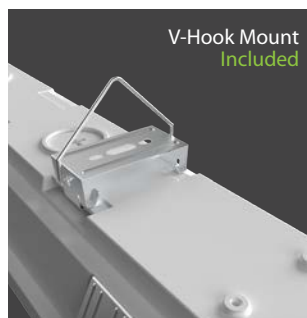

# The versatile washdown.

Available in three lengths (2', 4' and 8') the SEAL is now field adjustable, with three selectable lumen outputs and CCTs on each model. That's 9 SKUs built into one!

# Built tough.

The SEAL is designed with a durable polycarbonate housing and is IP66 rated for complete protection from dust and oil, and protection from powerful jets of water. It's also NSF rated, NEMA 4X rated, and UL 94-5VA classified for flammability control.

# Mounting options galore.

The SEAL comes standard with two mounting options: V-Hooks for chain mounting and brackets for surface mounting. Accessories are available for 45° angles and junction boxes so they can go anywhere you need them to.