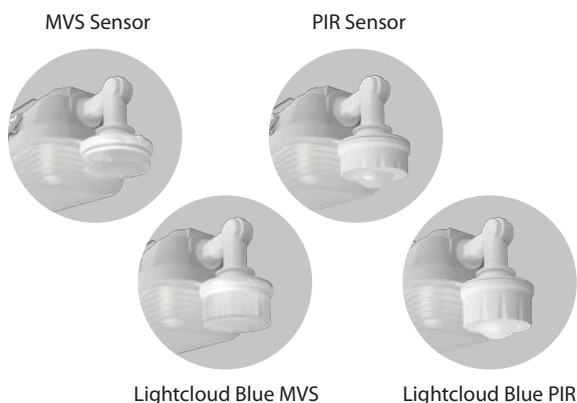

Built tough.

The SEAL is designed with a durable polycarbonate housing and is IP66 rated for complete protection from dust and oil, and protection from powerful jets of water. It's also NSF rated, NEMA 4X rated, and UL 94-5VA classified for flammability control.

Options for additional control.

All models of the SEAL are available with optional PIR or MVS motion sensors, as well as versions of both sensors that are compatible with our Lightcloud Blue wireless lighting control system. The driver is also designed with a DC12V auxiliary port that can easily be wired to other sensors or controls.

Mounting options galore.

The SEAL comes standard with two mounting options: V-Hooks for chain mounting and brackets for surface mounting. Accessories are available for 45° angles and junction boxes so they can go anywhere you need them to.