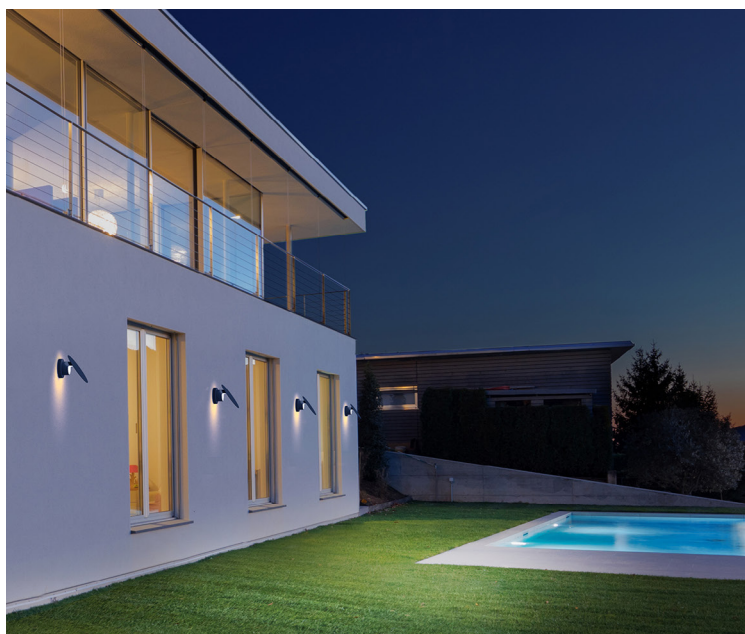

MUSHROOM— Contemporary design blends in with nature.

Blending in with nature.

Inspired by the natural shape of a mushroom cap, the MUSHROOM's contemporary, round top eliminates glare and creates a soft, circular halo of light. Available as a scone and bollard, the two fixtures are designed to complement each other when combined within your landscape.

*Applies to RGB models only

LEAF—Lunar-inspired, contemporary lighting.

Celestial lighting that draws you in.

Inspired by the ethereal glow of a full moon, the wafer-thin LEAF lends a little lunar beauty to any space. This elegant fixture rotates a full 360°, allowing you to direct its luminous face exactly where you want, while its thoughtful 35° angle creates a captivating interplay of light and shadow across your walls.

*Applies to RGB models only

SLOT—The elegant interplay of light and shadow.

Where modern form and function meet.

The SLOT family redefines modern outdoor lighting with its striking, minimalist design. Featuring a distinctive vertical light slit and a gentle upward glow, these contemporary bollards and wall packs create an elegant interplay of light and shadow that enhances any landscape with sophisticated architectural presence.