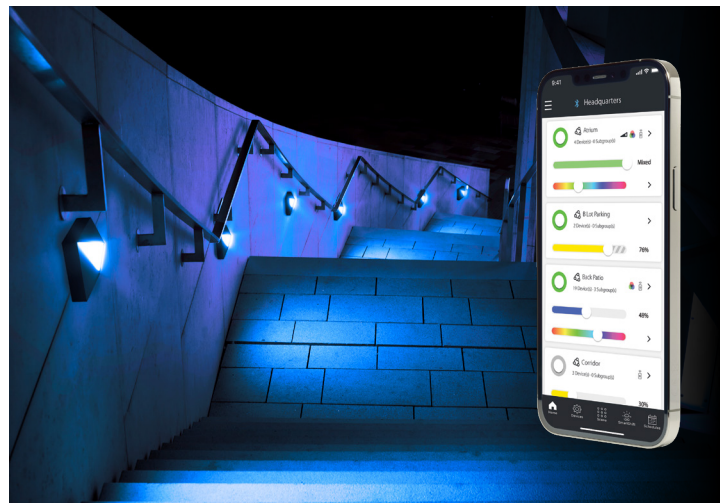

Ordering Matrix

Product Family	Shape	Type	Color Temp.	Finish	Driver	Options
SA	T	WP B	Blank Blank	Blank	Blank	Blank /RGB
-	T TILE	Wall Sconce Bollard	3000K 2200K-4000K* Tunable White	Matte Bronze	120-277V	No Option 16+ million colors

*Applies to RGB models only