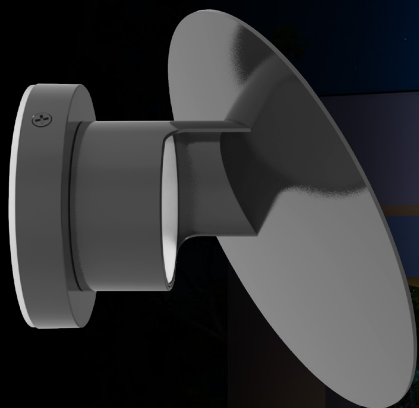

MUSHROOM— Contemporary design blends in with nature.

Blending in with nature.

Inspired by the natural shape of a mushroom cap, the MUSHROOM's contemporary, round top eliminates glare and creates a soft, circular halo of light. Available as a scone and bollard, the two fixtures are designed to complement each other when combined within your landscape.

*Applies to RGB models only

LEAF—Lunar-inspired, contemporary lighting.

Celestial lighting that draws you in.

Inspired by the ethereal glow of a full moon, the wafer-thin LEAF lends a little lunar beauty to any space. This elegant fixture rotates a full 360°, allowing you to direct its luminous face exactly where you want, while its thoughtful 35° angle creates a captivating interplay of light and shadow across your walls.

*Applies to RGB models only

SLOT—The elegant interplay of light and shadow.

Where modern form and function meet.

The SLOT family redefines modern outdoor lighting with its striking, minimalist design. Featuring a distinctive vertical light slit and a gentle upward glow, these contemporary bollards and wall packs create an elegant interplay of light and shadow that enhances any landscape with sophisticated architectural presence.