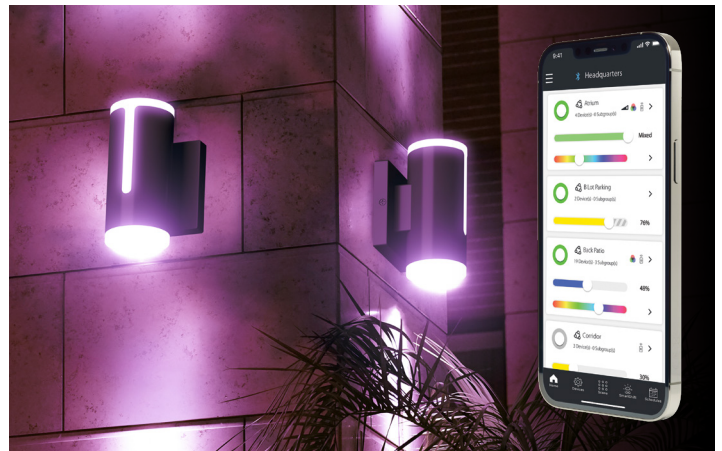

Ordering Matrix

Product Family	Shape	Type	Color Temp.	Finish	Driver	Options
SA	SL	WP	Blank	Blank	Blank	Blank
	SL	WP B	Blank Blank	Blank	Blank	Blank /RGB
	SLOT	Wall Sconce Bollard	3000K 2200K-4000K* Tunable White	Matte Bronze	120-277V	No Option 16+ million colors

*Applies to RGB models only