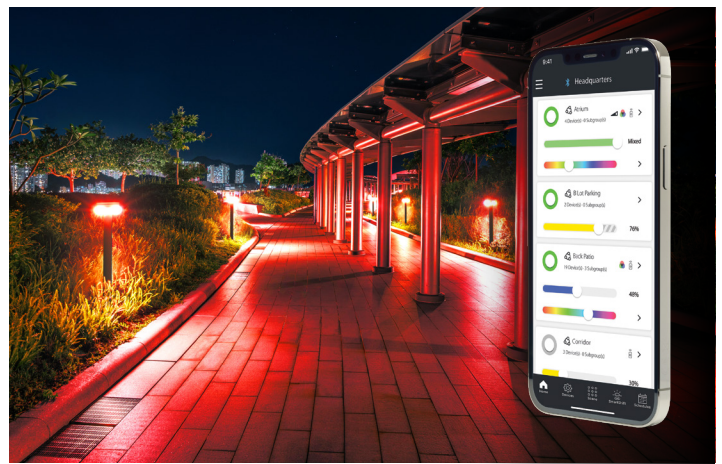

Ordering Matrix

Product Family	Shape	Type	Color Temp.	Finish	Driver	Options
SA	MU					
	MU MUSHROOM	WP Wall Scone B Bollard	Blank Blank 3000K 2200K-4000K* Tunable White	Blank Matte Bronze	Blank 120-277V	Blank /RGB No Option 16+ million colors

*Applies to RGB models only