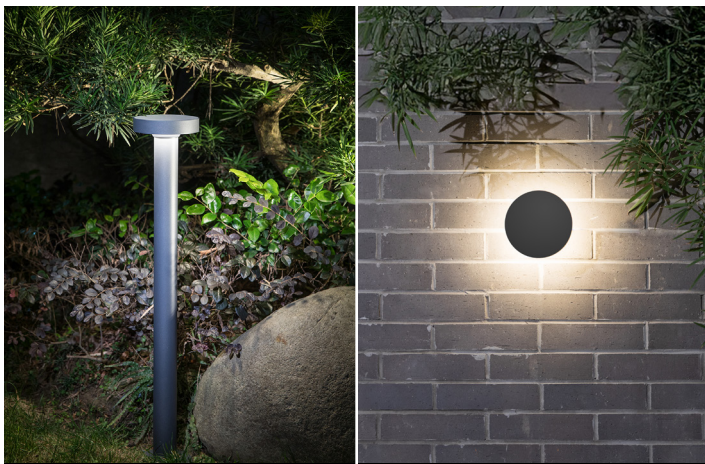

Ordering Matrix

Product Family	Shape	Type	Color Temp.	Finish	Driver	Options
SA	MU					
	MU MUSHROOM	WP Wall Scone B Bollard	Blank Blank 3000K 2200K-4000K* Tunable White	Blank Matte Bronze	Blank 120-277V	Blank /RGB No Option 16+ million colors

*Applies to RGB models only