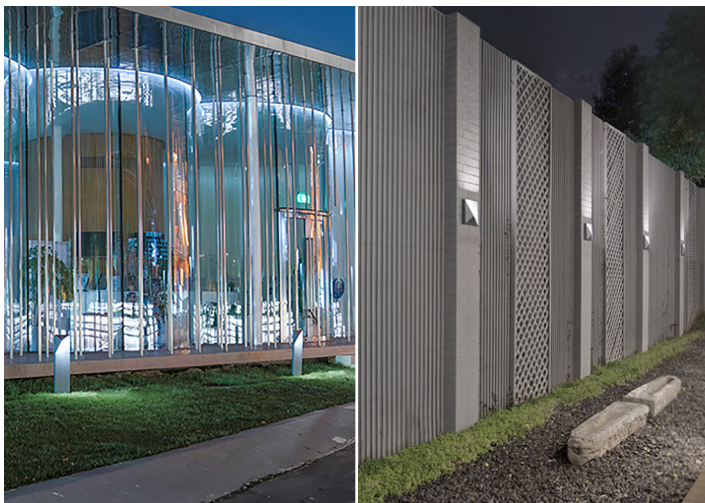

Ordering Matrix

Product Family	Shape	Type	Color Temp.	Finish	Driver	Options
SA	T	WP B	Blank Blank	Blank	Blank	Blank /RGB
-	T TILE	Wall Sconce Bollard	3000K 2200K-4000K* Tunable White	Matte Bronze	120-277V	No Option 16+ million colors

*Applies to RGB models only