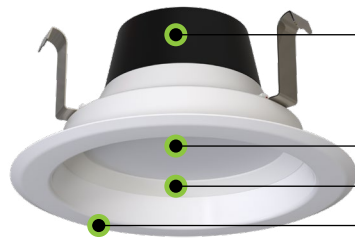

R34X—Versatile Lighting Simplified

Achieve perfect lighting with easy CCT and brightness customization.

Economy that performs.

A frosted lens creates smooth, uniform light that reduces glare without sacrificing lumen output, and 90+ CRI ensures accurate color rendering (California Title 20 and JA8 compliant). All models are dimmable to 10% with most standard TRIAC dimmers (120V).

4" Downlight
500/600/700 Lumens

Precision, die-cast aluminum housing

Frosted, polycarbonate lens for smooth light

High-output, long-life LEDs with 90+ CRI

Chip, scratch and fade-resistant polyester powder coat finish

6" Downlight
750/1050/1300 Lumens

Friction clips & torsion springs for easy installation

Smooth or baffled trim available

E26 base adapter included

Integrated brightness and CCT switches on downlight housing