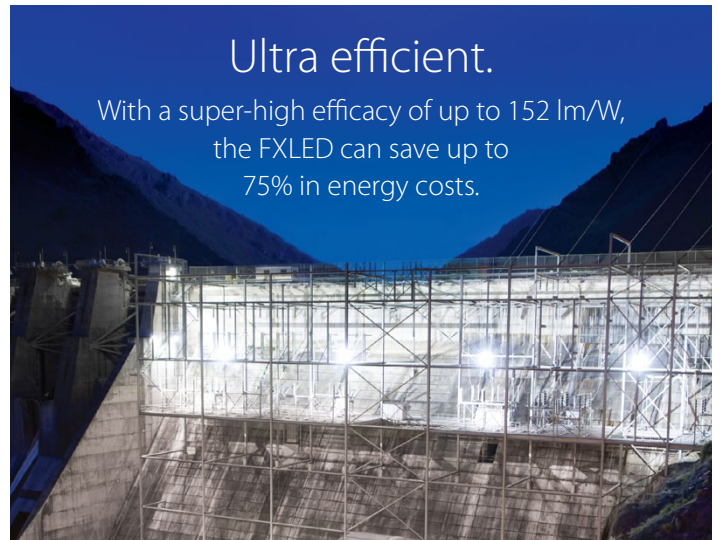

The FlexFlood just got more flexible.

The high-performance FXLED, now with field adjustability.

480V OPTIONAL

IP66 RATED

DLC PREMIUM LISTED

100,000 HOUR LED LIFESPAN

10-YEAR, NO-COMPROMISE WARRANTY*

The most flexible FlexFlood ever.

The FXLED just got an upgrade that maximizes versatility both on the shelf and in the field: 3 sizes, 11 wattages, 2 mounting options, and 2 CCTs.

It's dropped a few sizes.

The new FXLED is far lighter and smaller than our original series—less than half the size! It also weighs significantly less, making it a much more sustainable, eco-friendly product. Less materials, less packaging, less energy to manufacture, less cargo space, less fuel to transport... it all adds up!

Ultra efficient.

With a super-high efficacy of up to 152 lm/W, the FXLED can save up to 75% in energy costs.

Ordering Matrix

Product Family	Wattage	Color Temp	Mounting	Finish	Voltage	Options
FXLED						
XS	80/60/40W	Blank	SF	Blank	Blank	Blank
S	168/132/97/69W	5000K/4000K selectable	T	Bronze	120-277V, 0-10V Dimming (Standard)	No option
M	346/213W		Slipfitter	White	/480 480V, 0-10V Dimming	/7PR 7-Pin receptacle
L	534/445W		Trunnion			