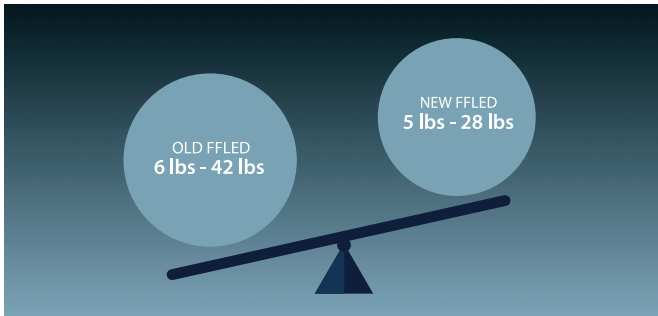

IP66 RATED

Need flexibility? The FFLED does it all.

The incredible FFLED just got an upgrade that maximizes versatility: 3 sizes, 8 wattages, 3 mounting options, and 3 CCTs. In addition to the selectable CCT, models are also available with a static 3000K to help meet Dark Sky and municipality requirements.