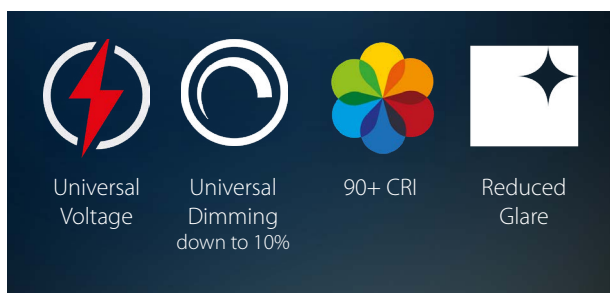

High Output CRX.

Powerful commercial downlights with remote driver.

Twice as bright.

CRX is available in four sizes which deliver double the lumen output of most commercial downlights, making them the easy choice for high ceiling applications.

Up to
1500lm
(Compared to
650 lumens)

3"  15W
12W
9W

Up to
2000lm
(Compared to
1000 lumens)

4"  20W
16W
12W

Up to
5000lm
(Compared to
2500 lumens)

6"  50W
40W
30W

Up to
8000lm
(Compared to
2500 lumens)

8"  80W
65W
50W

What's under the hood...

CRX has a diffuse polystyrene lens that creates smooth, uniform light and reduces glare without sacrificing lumen output. All models use a 120-277V driver with universal dimming* and produce 90+ CRI for the accurate color rendering often vital in commercial applications.

**6" Model available in 0-10V & Universal Dimming. 8" available only in 0-10V dimming.*

Field-adjustable flexibility.

These commercial downlights allow you to change both lumen output and color temperature with the flick of a switch, giving you the flexibility to customize various areas with one fixture! Available in 3", 4", 6", and 8" diameters, they're ideal for both new construction and retrofit applications.