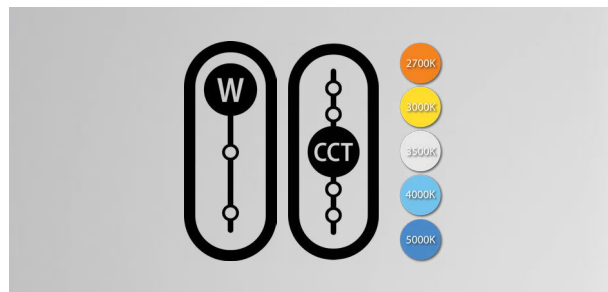

Field-adjustable flexibility.

These commercial downlights allow you to change both lumen output and color temperature with the flick of a switch, giving you the flexibility to customize various areas with one fixture! Available in 3", 4", 6", and 8" diameters, they're ideal for both new construction and retrofit applications.