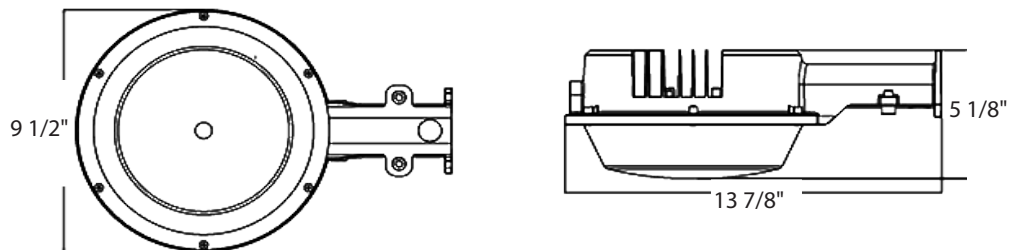

Weight: 3.8 Lbs

YBLEDH

Weight: 4.7 Lbs

YBLED Field-Adjustable Yardblaster

PERFORMANCE

YBLED	3000K	4000K	5000K	3000K	4000K	5000K	3000K	4000K	5000K
WATTAGE	60W			50W			40W		
INPUT WATTS	60.9W	58.4W	60.4W	50.9W	49.2W	50.8W	40W	38.6W	39.7W
LUMENS	8,056	8,728	8,382	6,886	7,678	7,331	5,502	6,227	5,836
EFFICACY (LM/W)	132.4	149.5	138.7	135.2	156.2	144.3	137.4	161.2	147.1
CRI	82	85	83	82	85	84	82	85	84
VOLTAGE RATINGS	120-277V								