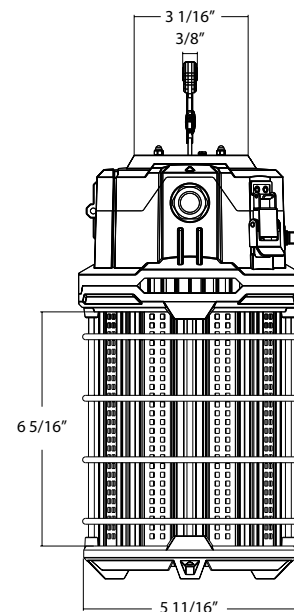

PROTEMP-150

Weight: 5.31 lbs