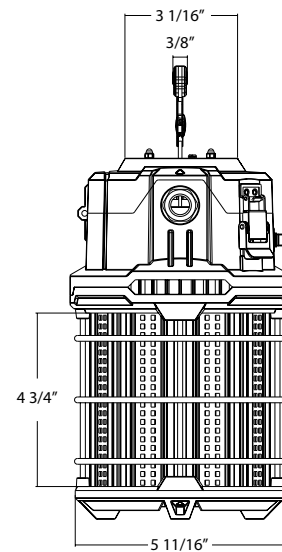

PROTEMP Work Light

COMPLIANCE

ETL Listed

This product has been tested by Intertek and found in compliance with accepted national standards.

Environment

Suitable for use indoors in dry and damp environments.

California Energy Commission (CEC) Status

Lawful for Sale in California

RoHS

Mercury and UV free. RoHS-compliant components.

FCC

Complies with Part 15 of the FCC Rules.

OTHER

Warranty

RAB warrants that our LED products will be free from defects in materials and workmanship for a period of five (5) years from the date of delivery to the end user, including coverage of light output, color stability, driver performance and fixture finish.

RAB's warranty is subject to all terms and conditions found at rablighting.com/warranty

DIMENSIONS

PROTEMP-100

Weight: 4.87 lbs