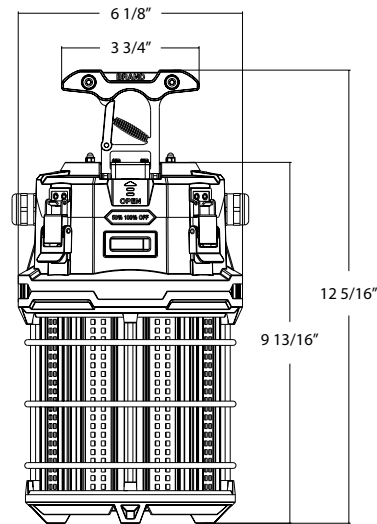

PROTEMP Work Light

COMPLIANCE

ETL Listed

This product has been tested by Intertek and found in compliance with accepted national standards.

Environment

Suitable for use indoors in dry and damp environments.

California Energy Commission (CEC) Status

Lawful for Sale in California

RoHS

Mercury and UV free. RoHS-compliant components.

FCC

Complies with Part 15 of the FCC Rules.

OTHER

Warranty

RAB warrants that our LED products will be free from defects in materials and workmanship for a period of five (5) years from the date of delivery to the end user, including coverage of light output, color stability, driver performance and fixture finish.

RAB's warranty is subject to all terms and conditions found at rablighting.com/warranty

DIMENSIONS

PROTEMP-100

Weight: 4.87 lbs