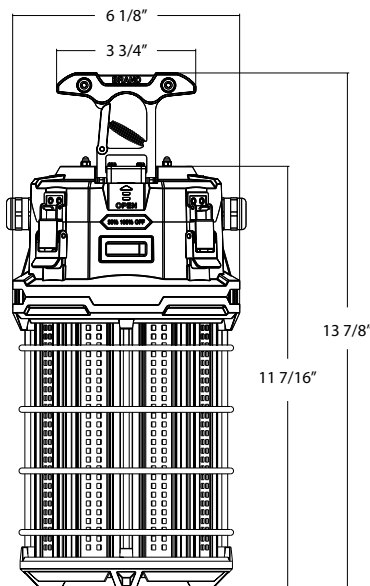

PROTEMP-150

Weight: 5.31 lbs