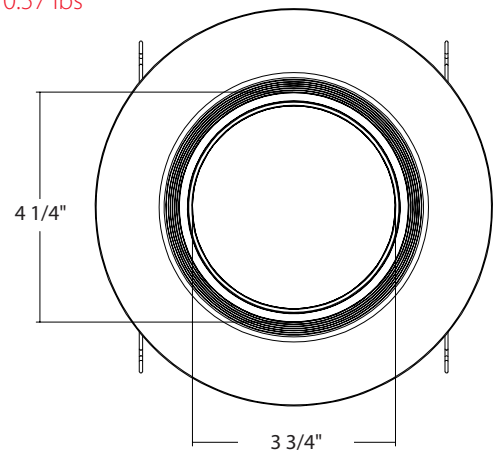

6" Baffle

Weight: 0.57 lbs