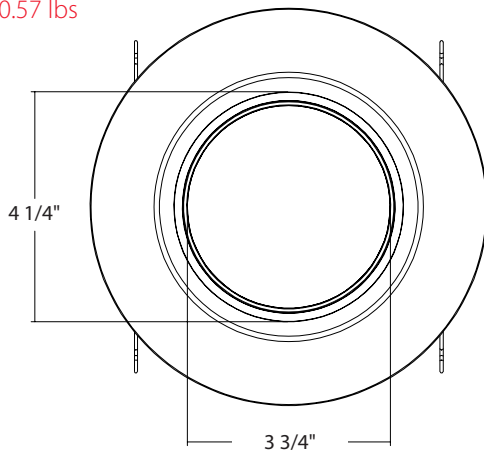

6" Smooth

Weight: 0.57 lbs